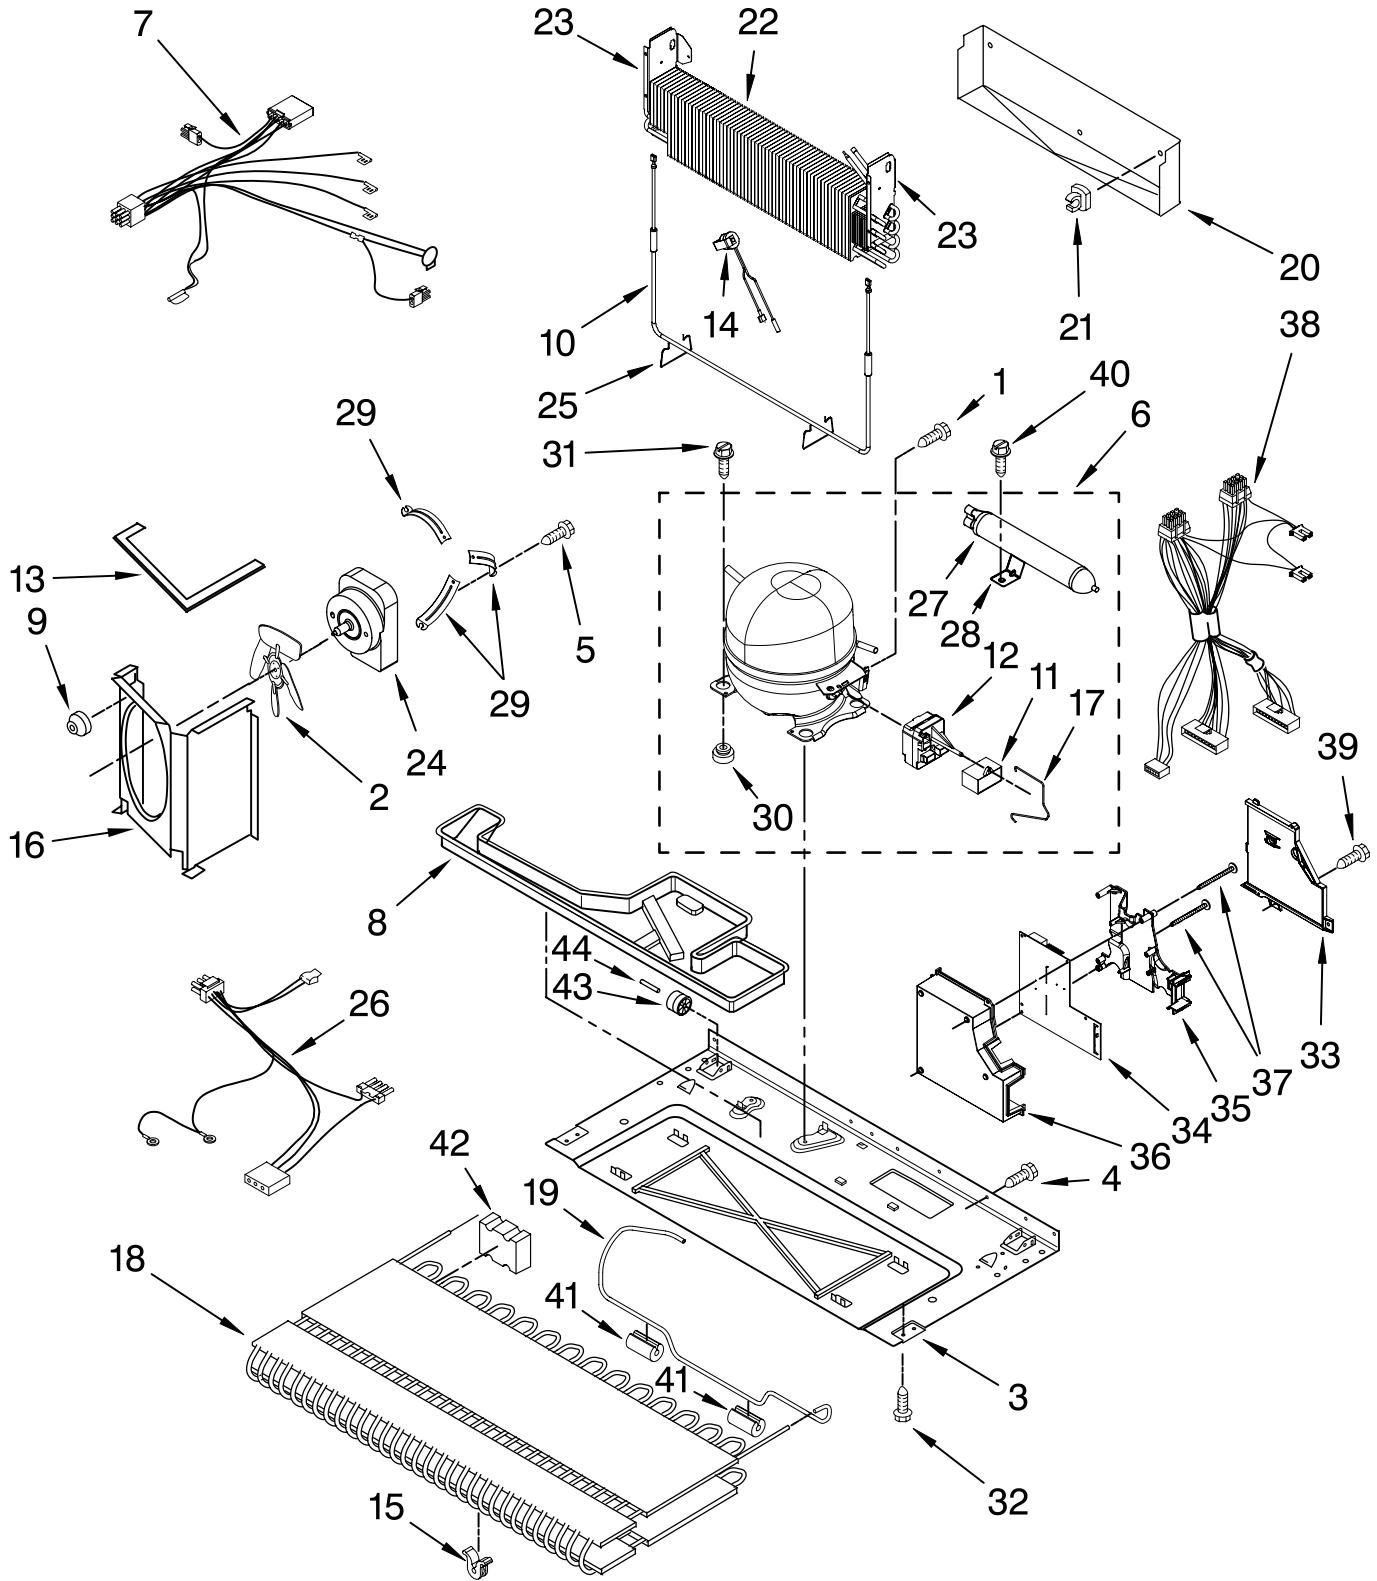

UNIT PARTS

For Model: KBLS20ETSS11
(Stainless Steel)

FOR ORDERING INFORMATION REFER TO PARTS PRICE LIST

UNIT PARTS

For Model: KBL S20ETSS11

(Stainless Steel)

Illus. No.	Part No.	DESCRIPTION
1	67006432	Screw (3)
2	W10162928	Blade, Fan
3	67005889	Basepan
4	67006425	Screw (2)
5	67004954	Screw (3)
6	8201555	Compressor
7	W10119857	Harness, Evap. Heater
8	67007175	Drain Pan
9	61004743	Grommet (3)
10	67002493	Evaporator Heater
11	67005562	Capacitor
12	67005561	Overload/Relay (Capacitor Incl.)
13	61003210	Gasket
14	W10165425	Thermostat
15	W10137529	Grommet (4)
16	W10158508	Shroud, Condenser
17	67007052	Clip, Capacitor
18	67006131	Condenser
19	67004700	Tube, Discharge
20	67002490	Tray, Drip
21	10623002	Clip, Evaporator
22	12002041	Evaporator

Illus. No.	Part No.	DESCRIPTION
23		Dam
	67001084	Right Side
	67001083	Left Side
24	67004432	Motor, Fan
25	10428101	Clip, Heater
26	13060201	Harness, Unit Includes Cord
27	B2150504	Drier (Service)
28	10547003	Clip, Drier
29	67004953	Bracket, Fan
30	67003493	Grommet (3)
31	67006432	Screw (3)
32	67006573	Screw (4)
33	67005421	Cover, HV
34	W10168780	Board, HV
35	67005719	Spacer, HV
36	67005718	Box, HV
37	67006550	Screw (2)
38	12972902	Harness, HV
39	67006615	Screw (3)
40	67006737	Screw
41	67005680	Grommet (2)
42	67005491	Block, Condenser
43	67005149	Roller (2)
44	67006434	Axle, Roller (2)

Illus. No.	Part No.	DESCRIPTION
Following Parts Not Illustrated and Optional Parts Not Included		
	978025	Valve, Access (1/4")
	978026	Valve, Access (5/16")
	978027	Valve, Access (3/8")
	978028	Valve, Access (1/2")
	978029	Valve, Access (5/8")
	978030	Valve, Access (3/4")
	876764	Valve, Access (3/16")
REFRIGERANT CHARGE		
5.00 Ozs. (R-134A)